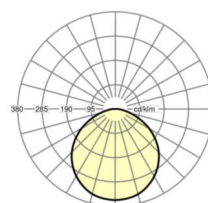

## LIGHTING TECHNOLOGY

Placement	LED, Colour rendering/Light colour CRI ≥ 80 / 4000K
Colour tolerance (MacAdam)	3SDCM
Nominal luminous flux	1152lm
LED service life	50000h L70/B10 (Tq 25°C)
Luminaire luminous efficiency	96lm/W
Beam angle	105°
UGR lat./long.	29.5 / 29.5

## MECHANICS

Housing colour	white
Dimensions (LxWxH/DxH)	120mm x 120mm x 53mm
Depth	53mm
Ceiling system	cut-out ceilings [AD]
Ceiling cut-out (LxW/D)	107mm x 107mm
Installation depth	83mm [AD]
Weight (net)	0.52kg
Type of installation	Ceiling installation individual mounting

## Dimensions

L	120 mm	Length
B	120 mm	Width
H	53 mm	Height
T	53 mm	Depth
DA(L)	107 mm	Cutting dimension length
DA(B)	107 mm	Cutting dimension width
DS min	10 mm	Ceiling thickness minimum
DS max	20 mm	Ceiling thickness maximum
Et(AD)	83 mm	Ceiling distance minimum (cut-out ceiling)
KL	145 mm	Length luminaire head or box for ballasts
KB	44 mm	Width luminaire head or box for ballasts
KH	30 mm	Height luminaire head or box for ballasts